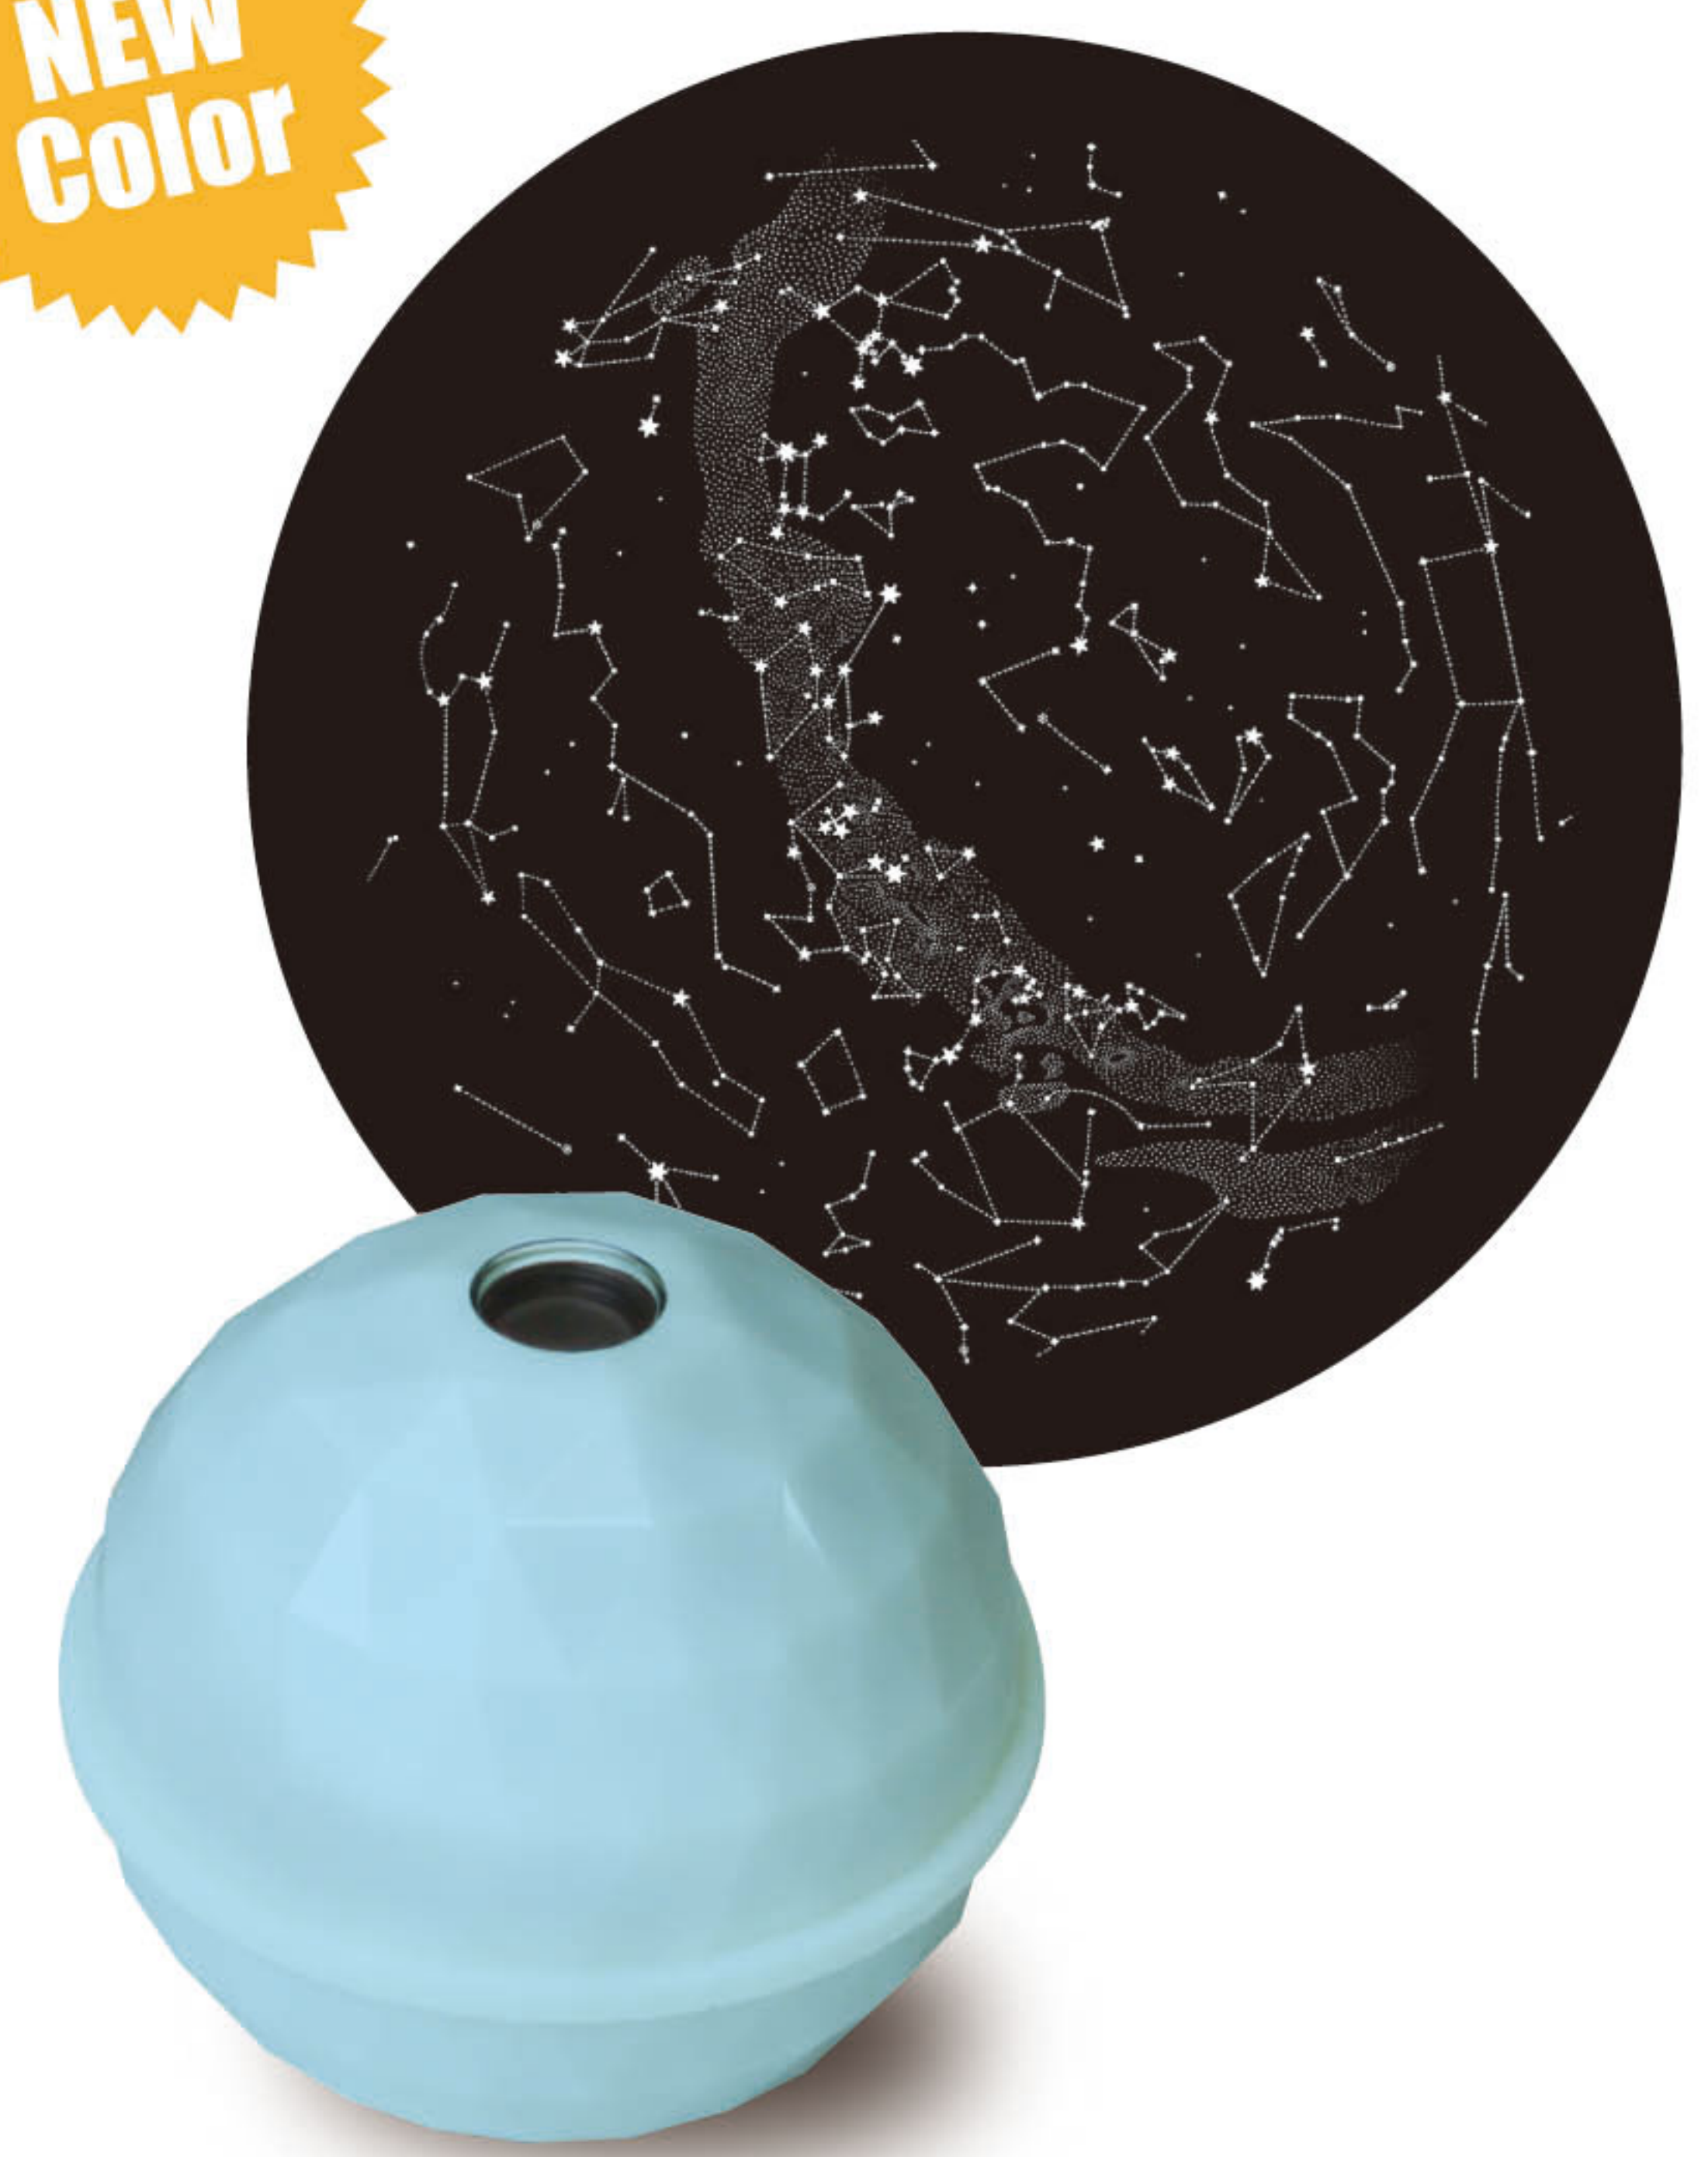

# Projector Dome -Star Map-

Room planetarium projects stars, constellations and the Milky Way.

- ▶ Projects an image of the Northern or Southern hemisphere star map.
- ▶ Fall asleep with the stars overhead. Turns off automatically after one hour.
- ▶ Water resistant and can be used in the bathroom.

Dome is splash-proof, so enjoy it while relaxing in the tub.

# Projector Dome -Star Map-

Constellation of the Northern Hemisphere ▼

<Star Map of the Northern Hemisphere included>

White / NORTH  
VRT42371

Constellation of the Southern Hemisphere ▼

NEW Color

<Star Map of the Southern Hemisphere included>

Blue / SOUTH  
VRT42559

Requires 3 x CR2032 watch batteries to function.  
※ Product comes packaged with batteries for initial use.

Display Image

Package Image

Projector Dome -Star Map- Specification

Weight	Approx. 109g (Approx. 244g with package)
Product Material	ABS,etc
Package Material	PET,Paper
Product Size	Approx. W93×H94×D93/mm
Package Size	Approx. W160×H118×D116/mm
Color	2sku
Inner Box Size	Approx. W358×H132×D330/mm 1Box = 6pcs
Outer Carton Size	Approx. W675×H278×D372/mm 1Box(6pcs)×4Box = 24pcs
Carton Weight	Approx. 6.9kg
Recommended projecting distance	60~200/cm