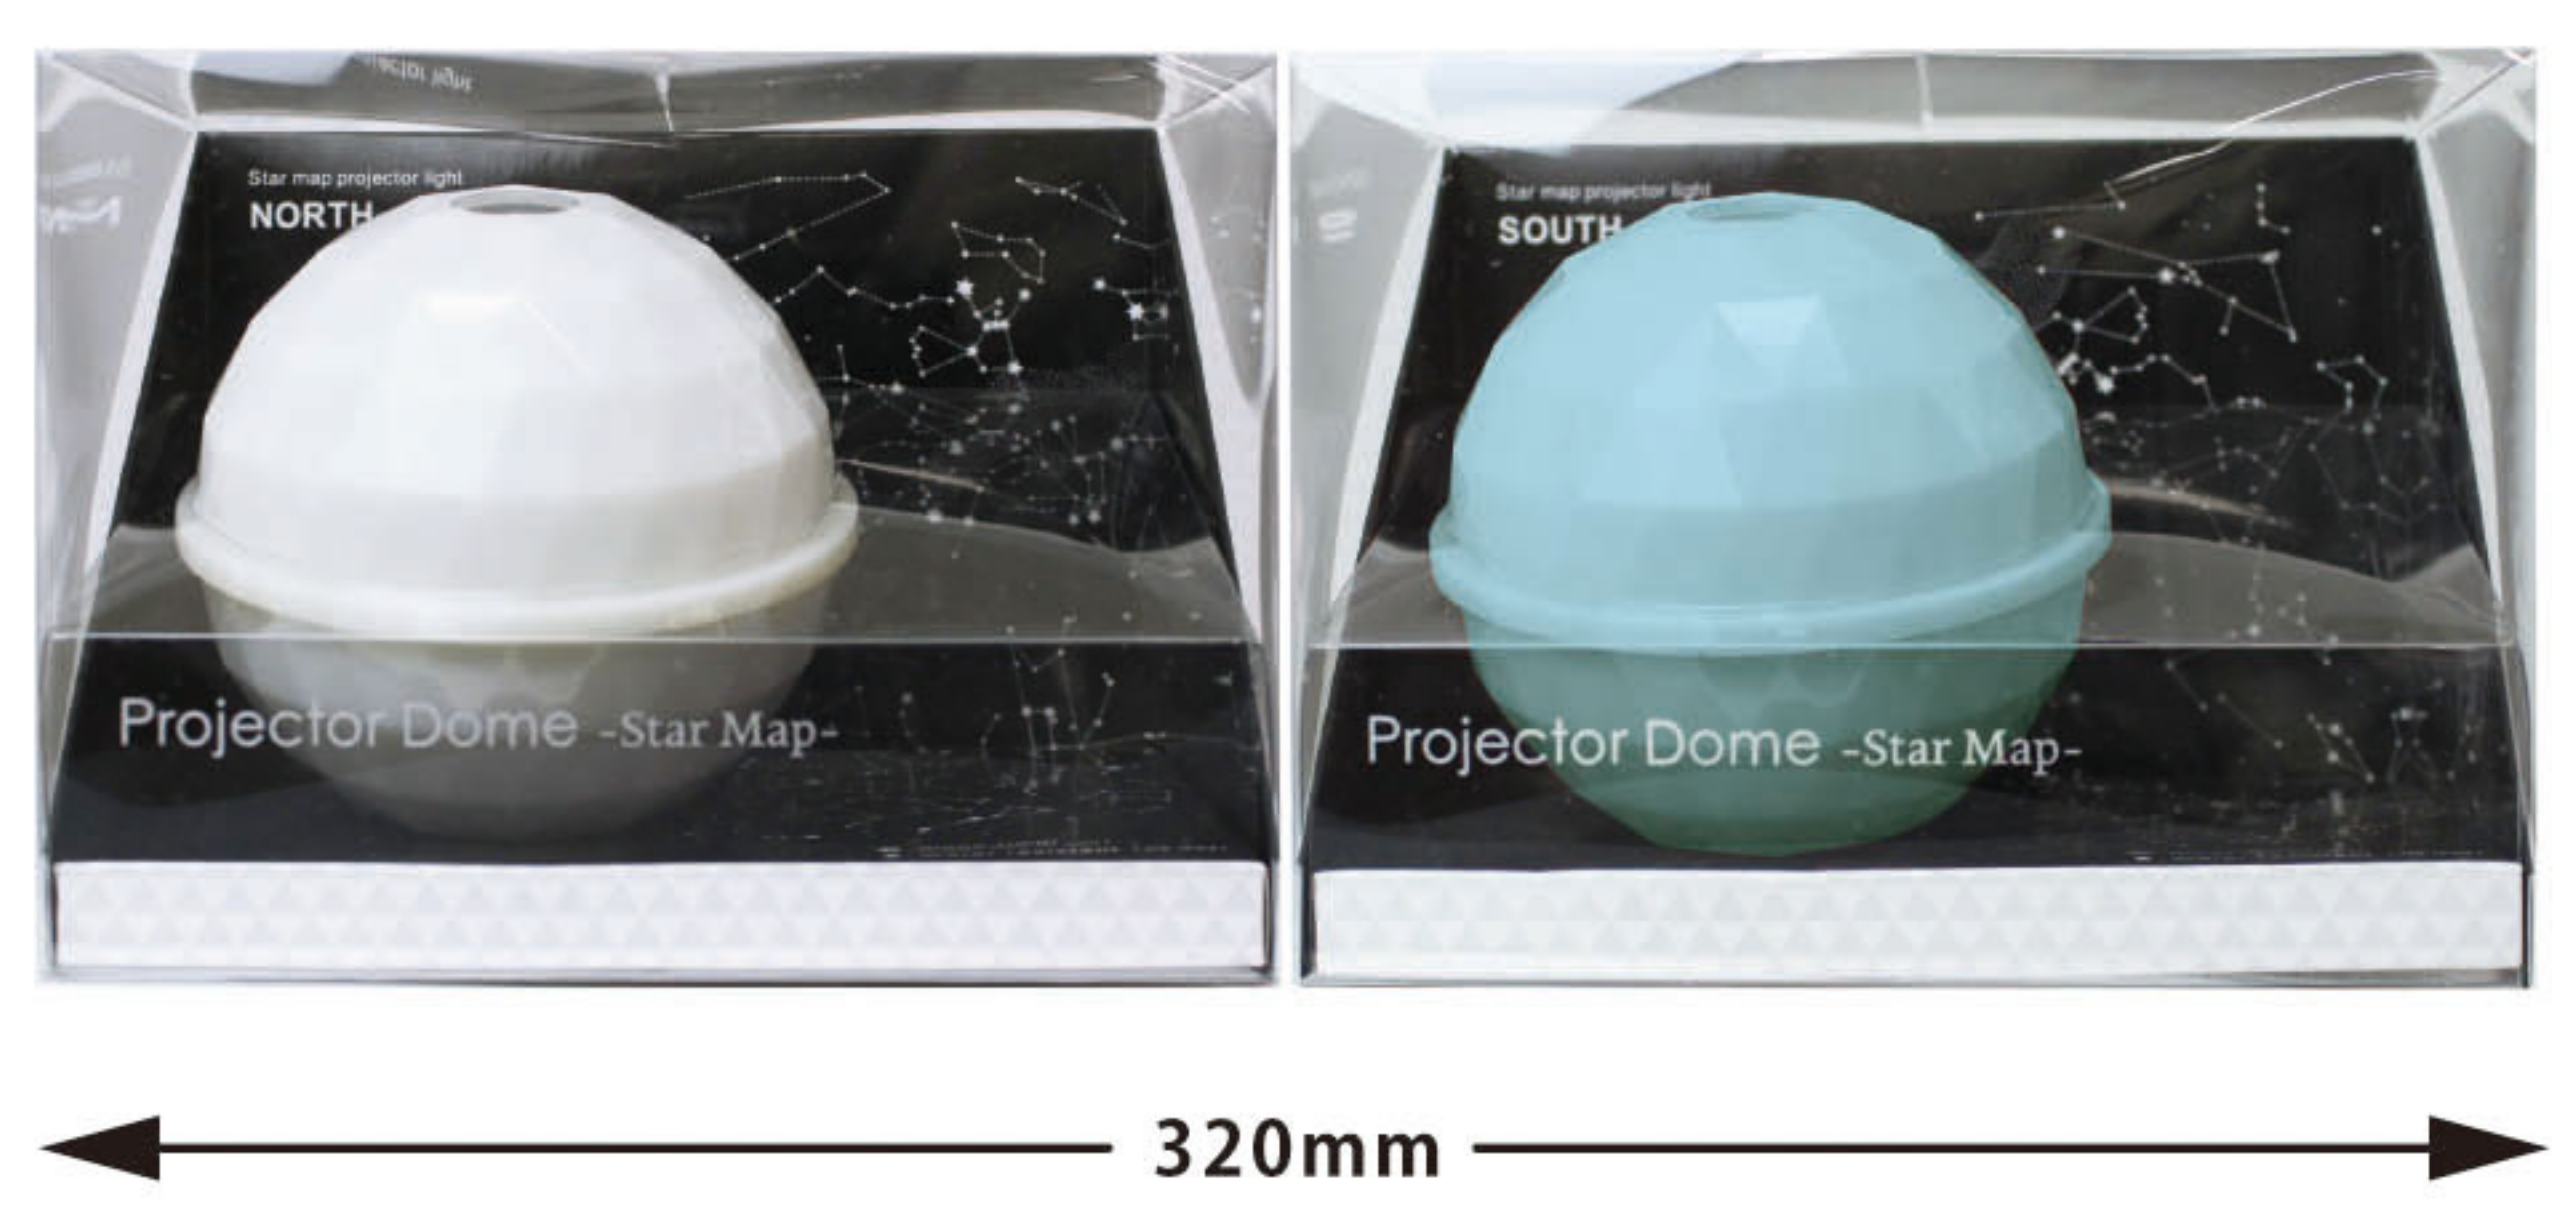

# Projector Dome -Star Map-

Room planetarium projects stars, constellations and the Milky Way.

- ▶ Projects an image of the Northern or Southern hemisphere star map.
- ▶ Fall asleep with the stars overhead. Turns off automatically after one hour.
- ▶ Water resistant and can be used in the bathroom.

## [ How to Use ]

Push the switch on the bottom and the projection will start.

Enjoy a dynamic starry sky on the ceiling of your bedroom.

Automatic 1-hour timer turns off the light as you drift off to sleep.

# Projector Dome -Star Map-

Constellation of the Northern Hemisphere ▼

<Star Map of the Northern Hemisphere included>

White / NORTH  
VRT42371

Constellation of the Southern Hemisphere ▼

NEW Color

<Star Map of the Southern Hemisphere included>

Blue / SOUTH  
VRT42559

Requires 3 x CR2032 watch batteries to function.  
※ Product comes packaged with batteries for initial use.

Display Image

Package Image

Projector Dome -Star Map- Specification

Weight	Approx. 109g (Approx. 244g with package)
Product Material	ABS,etc
Package Material	PET,Paper
Product Size	Approx. W93×H94×D93/mm
Package Size	Approx. W160×H118×D116/mm
Color	2sku
Inner Box Size	Approx. W358×H132×D330/mm 1Box = 6pcs
Outer Carton Size	Approx. W675×H278×D372/mm 1Box(6pcs)×4Box = 24pcs
Carton Weight	Approx. 6.9kg
Recommended projecting distance	60~200/cm