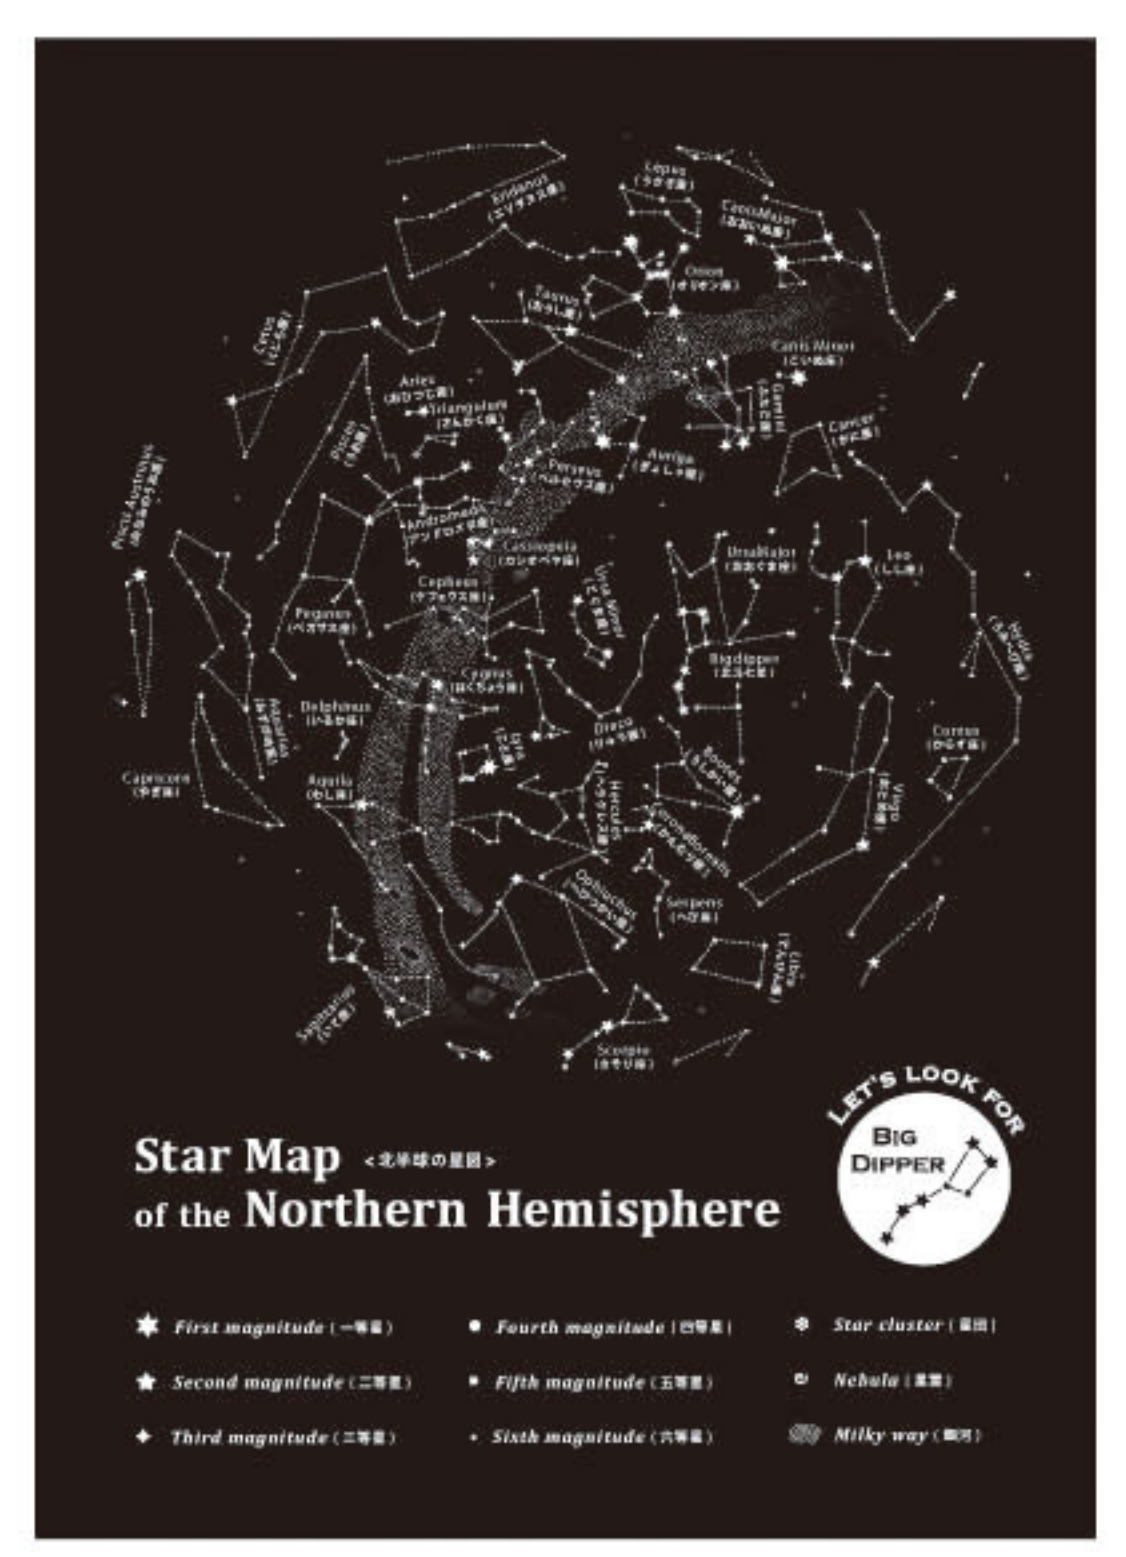

# Projector Dome -Star Map-

Constellation of the Northern Hemisphere ▼

<Star Map of the Northern Hemisphere included>

White / NORTH  
VRT42371

Constellation of the Southern Hemisphere ▼

NEW Color

<Star Map of the Southern Hemisphere included>

Blue / SOUTH  
VRT42559

Requires 3 x CR2032 watch batteries to function.  
※ Product comes packaged with batteries for initial use.

Display Image

Package Image

Projector Dome -Star Map- Specification

Weight	Approx. 109g (Approx. 244g with package)
Product Material	ABS,etc
Package Material	PET,Paper
Product Size	Approx. W93×H94×D93/mm
Package Size	Approx. W160×H118×D116/mm
Color	2sku
Inner Box Size	Approx. W358×H132×D330/mm 1Box = 6pcs
Outer Carton Size	Approx. W675×H278×D372/mm 1Box(6pcs)×4Box = 24pcs
Carton Weight	Approx. 6.9kg
Recommended projecting distance	60~200/cm