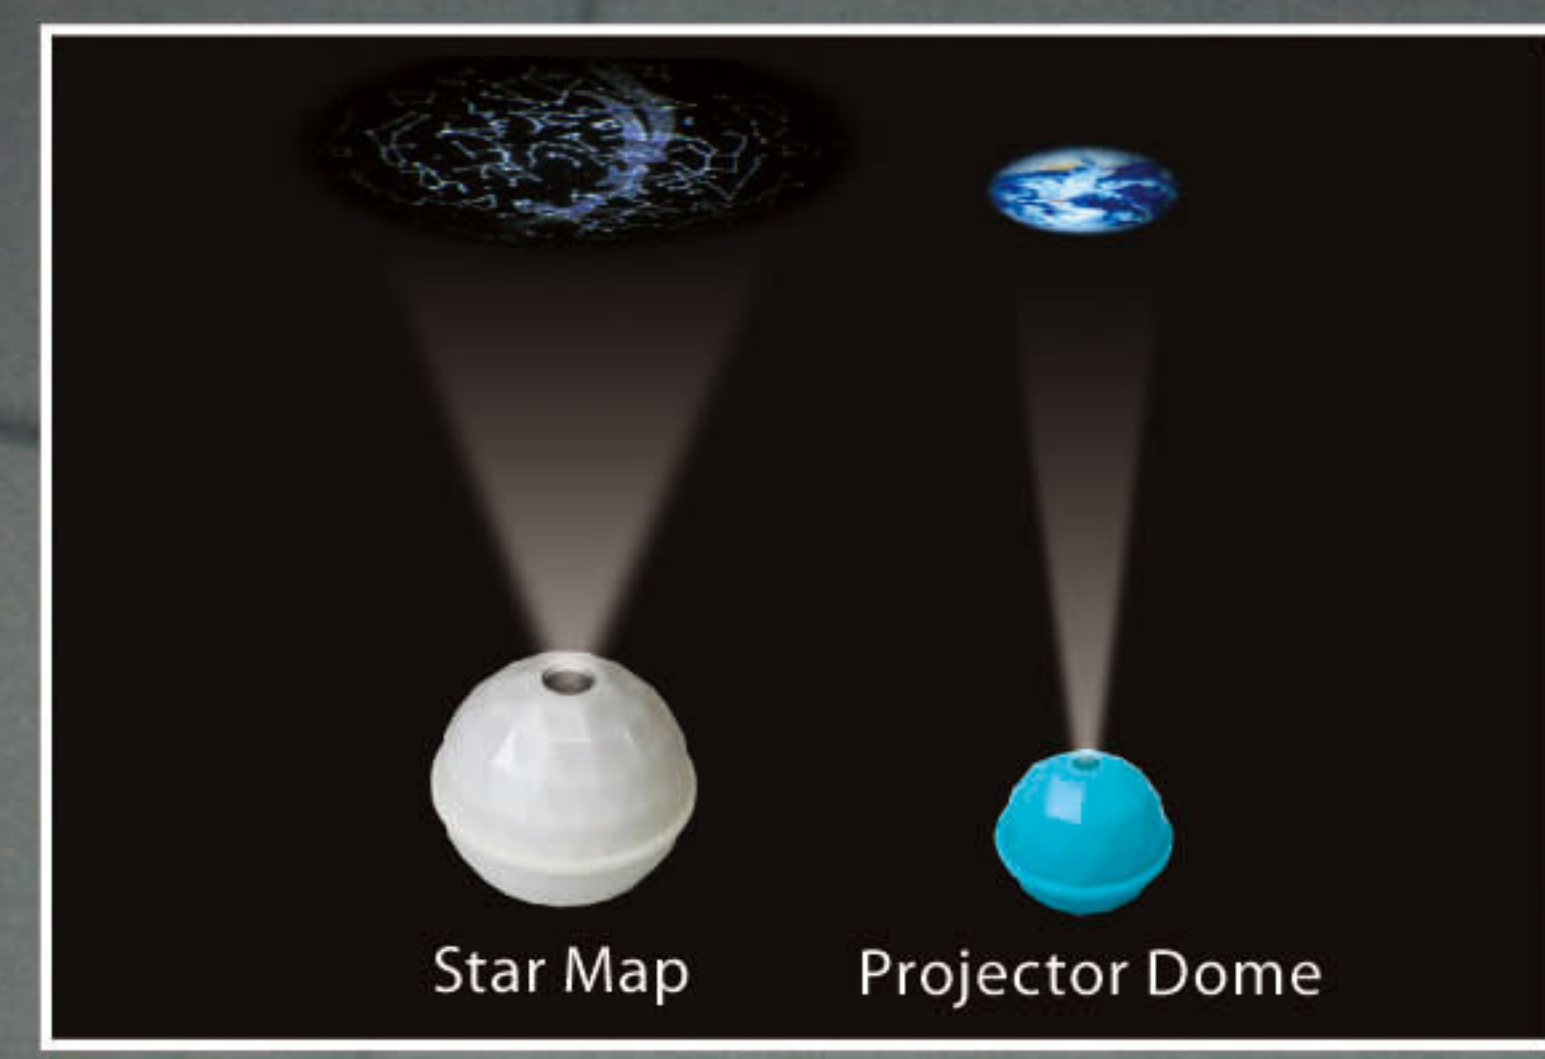

# Projector Dome -Star Map-

Room planetarium projects stars, constellations and the Milky Way.

- ▶ Projects an image of the Northern or Southern hemisphere star map.
- ▶ Fall asleep with the stars overhead. Turns off automatically after one hour.
- ▶ Water resistant and can be used in the bathroom.

## [ How to Use ]

Push the switch on the bottom and the projection will start.

Enjoy a dynamic starry sky on the ceiling of your bedroom.

Automatic 1-hour timer turns off the light as you drift off to sleep.

Dome is splash-proof, so enjoy it while relaxing in the tub.

Blue / SOUTH  
VRT42559

Requires 3 x CR2032 watch batteries to function.  
※ Product comes packaged with batteries for initial use.

Display Image

Package Image

Projector Dome -Star Map- Specification

Weight	Approx. 109g (Approx. 244g with package)
Product Material	ABS,etc
Package Material	PET,Paper
Product Size	Approx. W93×H94×D93/mm
Package Size	Approx. W160×H118×D116/mm
Color	2sku
Inner Box Size	Approx. W358×H132×D330/mm 1Box = 6pcs
Outer Carton Size	Approx. W675×H278×D372/mm 1Box(6pcs)×4Box = 24pcs
Carton Weight	Approx. 6.9kg
Recommended projecting distance	60~200/cm